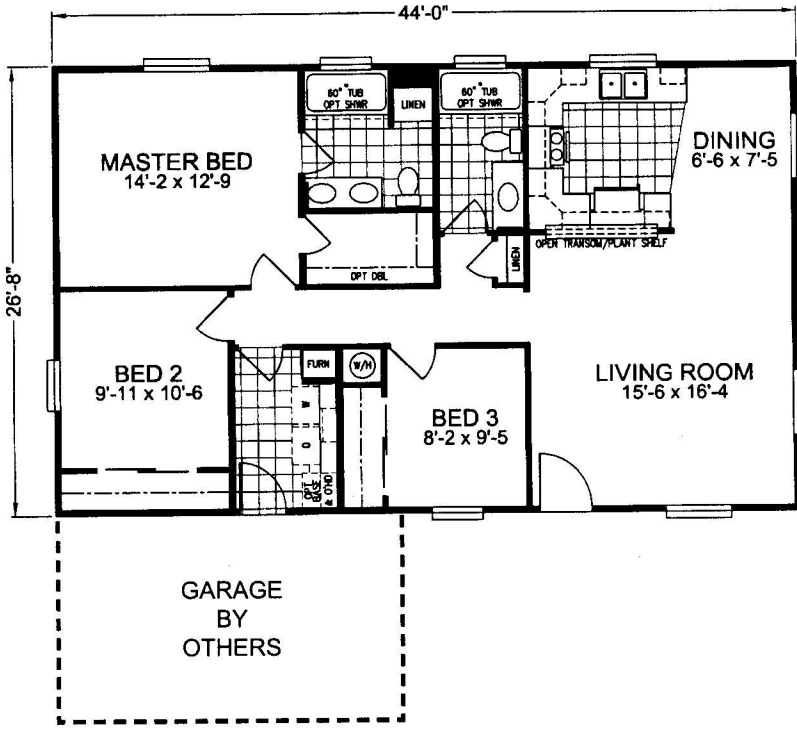

MODEL 448B
APPROX. 1173 SQ. FT.
3 BEDROOM, 2 BATH

"TRADITIONAL HOME"